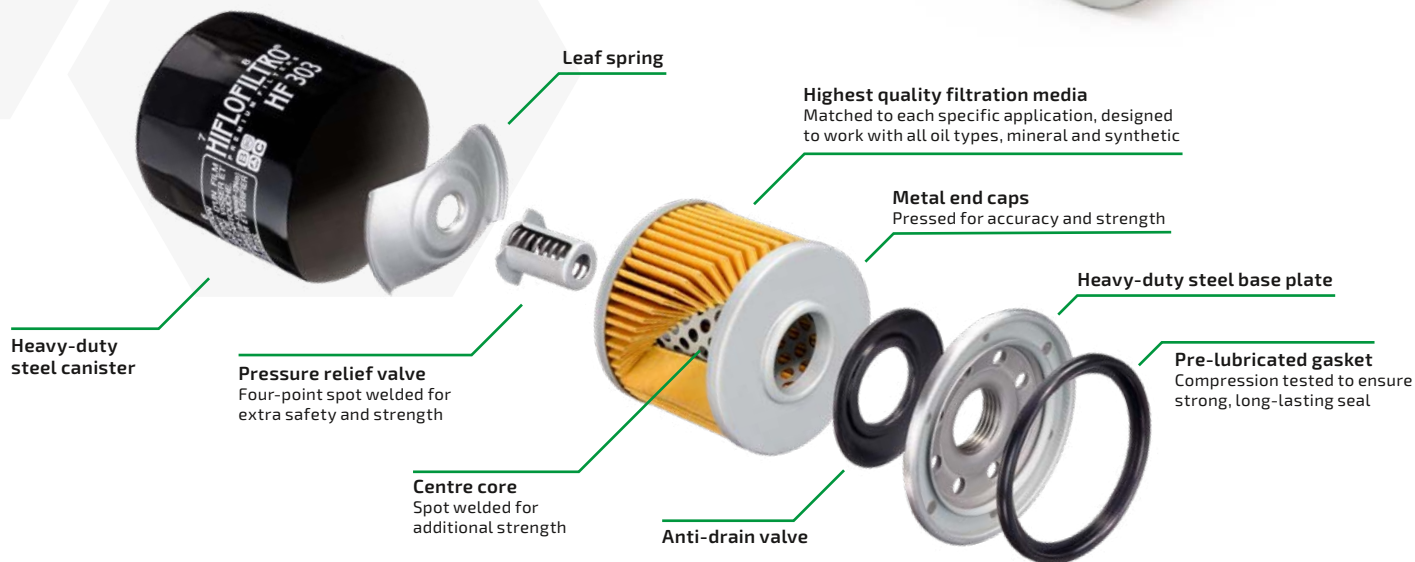

Hiflofiltro Oil Filters USA & Canada

2230 Skyview Drive, Lithia Springs, GA 30122, USA
Tel: +1 (770) 948 8880 Fax: +1 (770) 948 8893 email: bausa@bikealert.com

Product Range

OE Replacement Oil Filters

Hiflofiltro is the world's first and only TÜV approved motorcycle oil filter. Manufactured using the best materials available, all Hiflofiltro oil filters are tested and certified to meet or exceed original equipment performance levels. Available for street, scooter, motocross, enduro, ATV, UTV, marine outboard, and snowmobile models.

"RC" High Performance Oil Filters

Ultimate filtration for both track and street

Developed and manufactured to very high specifications to exceed the demands of modern racing engines and extreme racing conditions, the Hiflofiltro RC range provides numerous advantages for both road user and track racer.